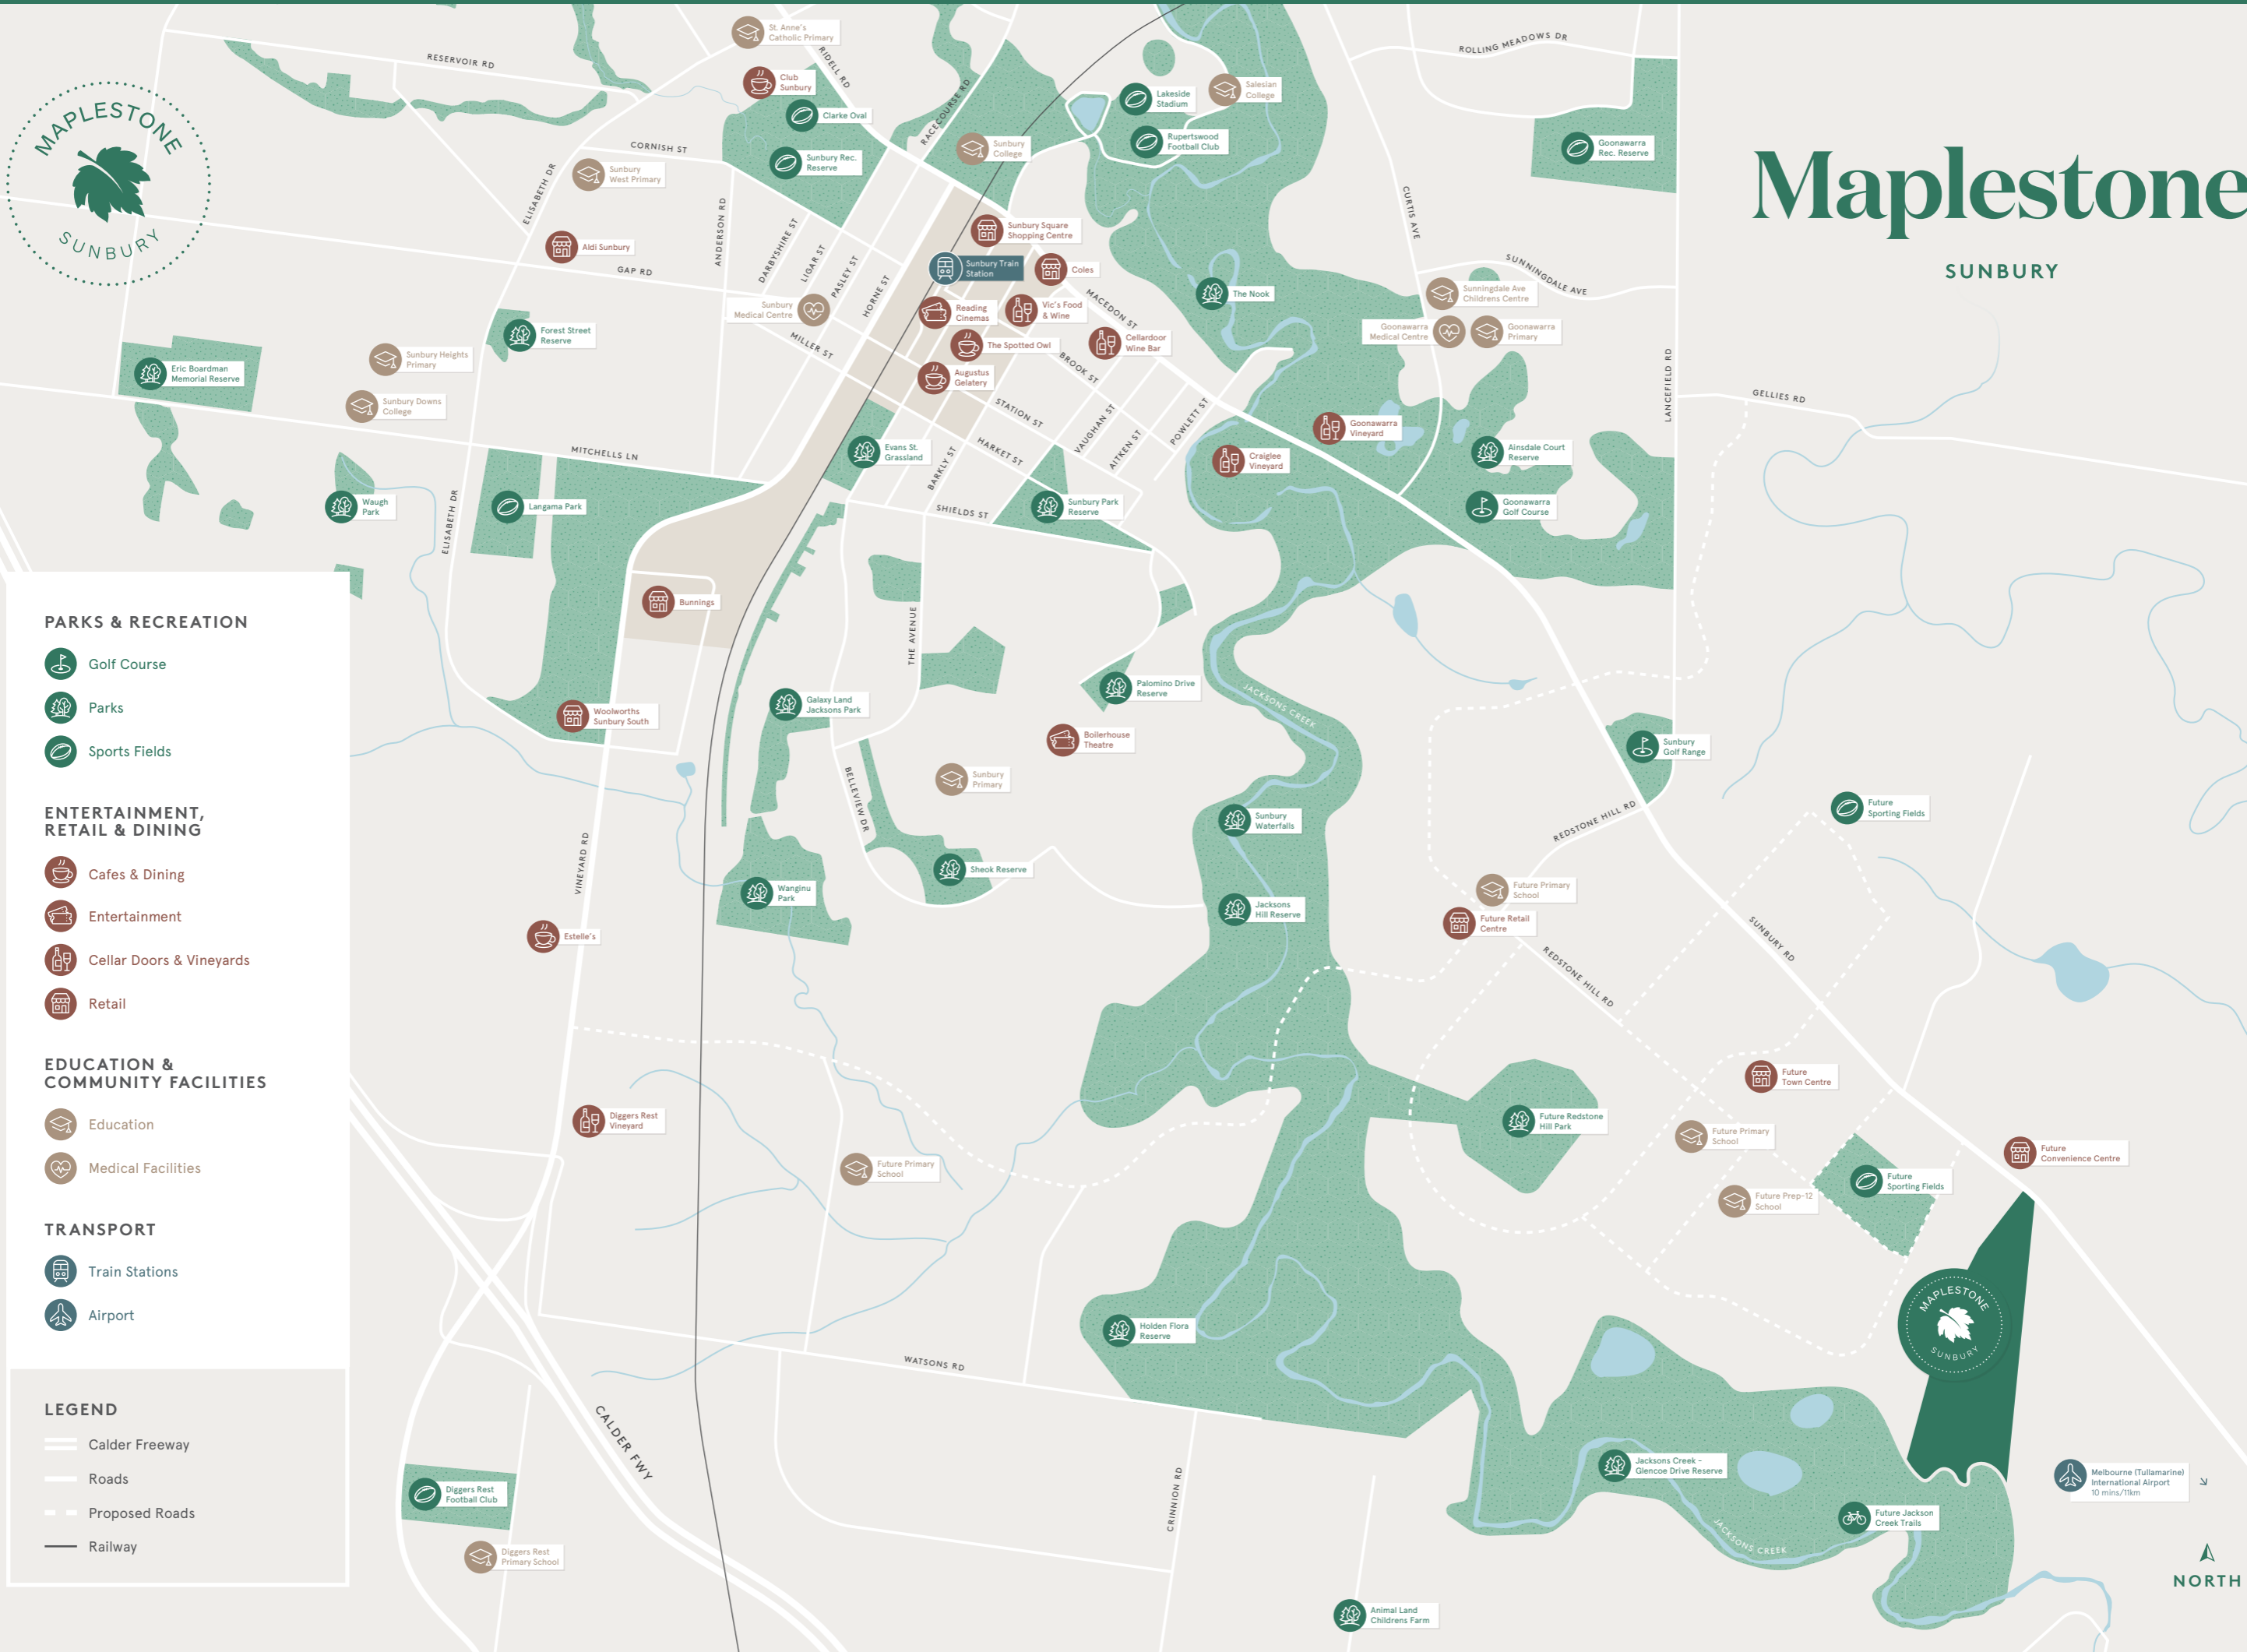

Maplestone

SUNBURY

PARKS & RECREATION

-  Golf Course
-  Parks
-  Sports Fields

ENTERTAINMENT, RETAIL & DINING

-  Cafes & Dining
-  Entertainment
-  Cellar Doors & Vineyards
-  Retail

EDUCATION & COMMUNITY FACILITIES

-  Education
-  Medical Facilities

TRANSPORT

-  Train Stations
-  Airport

LEGEND

-  Calder Freeway
-  Roads
-  Proposed Roads
-  Railway

PARKS & RECREATION

- Golf Course
- Parks
- Sports Fields

ENTERTAINMENT, RETAIL & DINING

- Cafes & Dining
- Entertainment
- Cellar Doors & Vineyards
- Retail

EDUCATION & COMMUNITY FACILITIES

- Education
- Medical Facilities

TRANSPORT

- Train Stations
- Airport

LEGEND

- Calder Freeway
- Roads
- Proposed Roads
- Railway